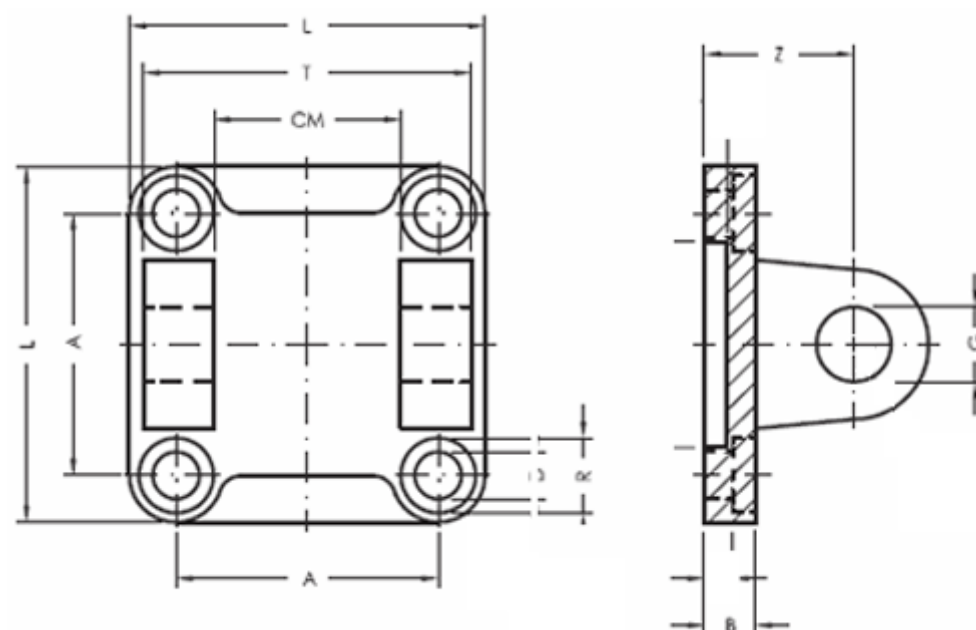

Data Sheet

Article number: 5870003100

Description: Female hinge MP2, 0003/100
for 100 mm cylinder

Measures

A	= 89.0	T = 110
B	= 14	Z = 41
CM	= 60	
Cylinder size	= 100	
D	= 11.0	
G	= 20	
L	= 115	
R	= 18	